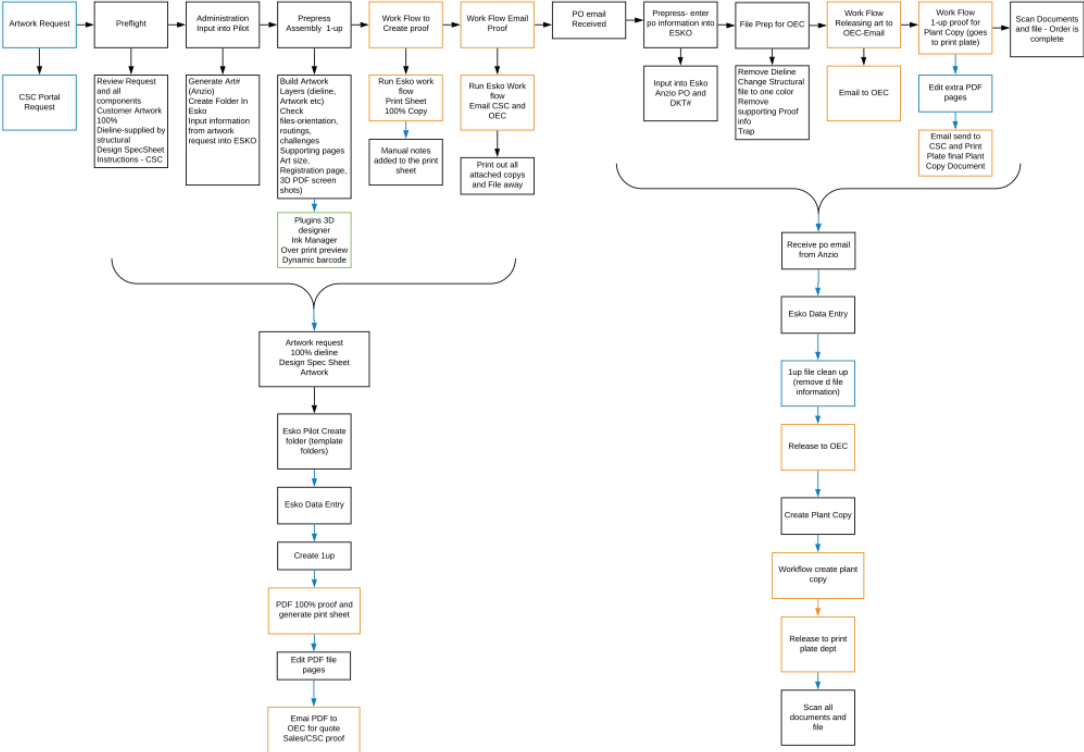

Great Little Box Company

Great people to deal with · Great packaging solutions

Operational Workflow Diagrams

DISCOVERY WORKSHOP REPORT

Mark Oglesby

Solution Architect

02/10/2020

Folding Carton Workflow

Corrugate Carton Workflow

Digital Flexo Workflow

Digital Flexo Workflow

ESKO 