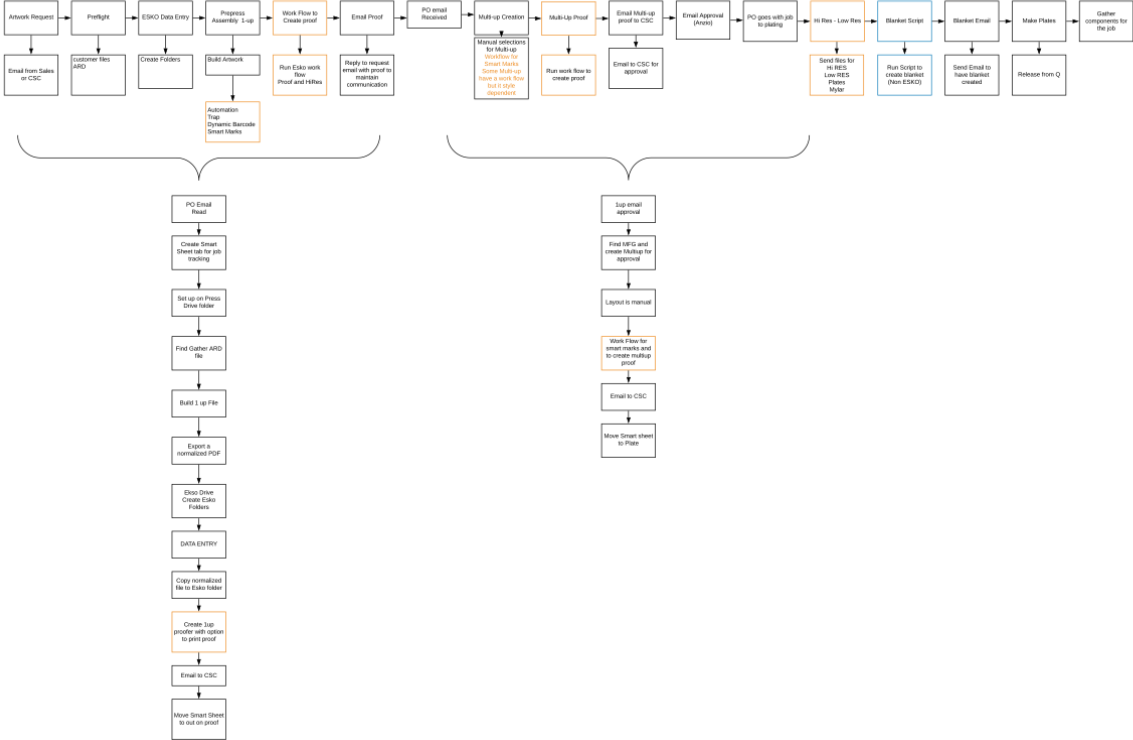

Great Little Box Company

Great people to deal with · Great packaging solutions

Operational Workflow Diagrams

DISCOVERY WORKSHOP REPORT

Mark Oglesby

Solution Architect

02/10/2020

Folding Carton Workflow

Corrugate Carton Workflow

Digital Flexo Workflow

Digital Flexo Workflow

ESKO 