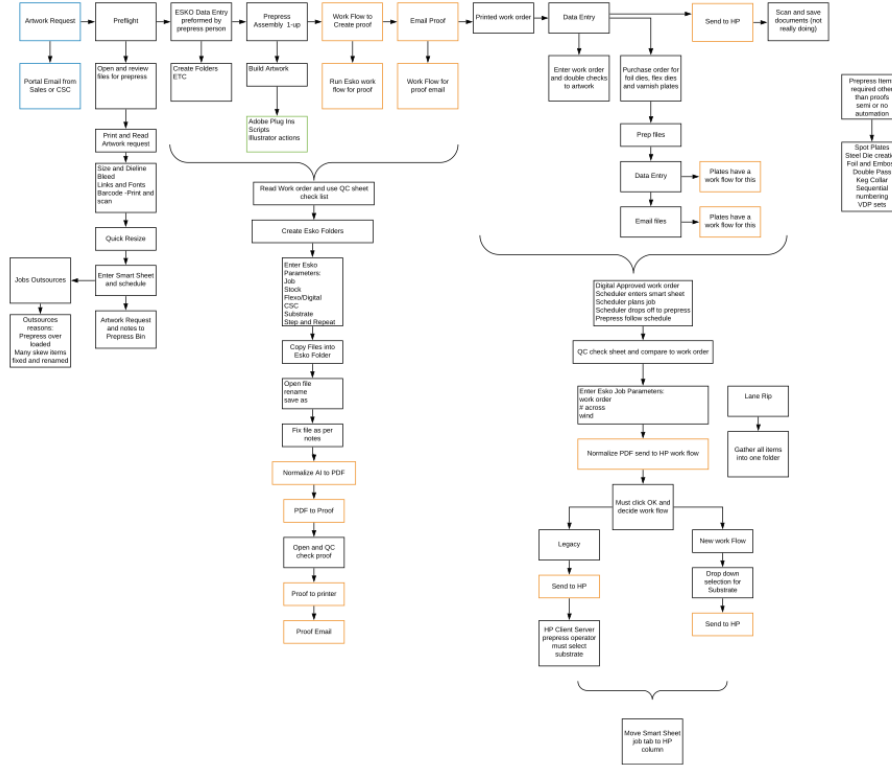

Great Little Box Company

Great people to deal with · Great packaging solutions

Operational Workflow Diagrams

DISCOVERY WORKSHOP REPORT

Mark Oglesby

Solution Architect

02/10/2020

Folding Carton Workflow

Corrugate Carton Workflow

Digital Flexo Workflow

Digital Flexo Workflow

ESKO 