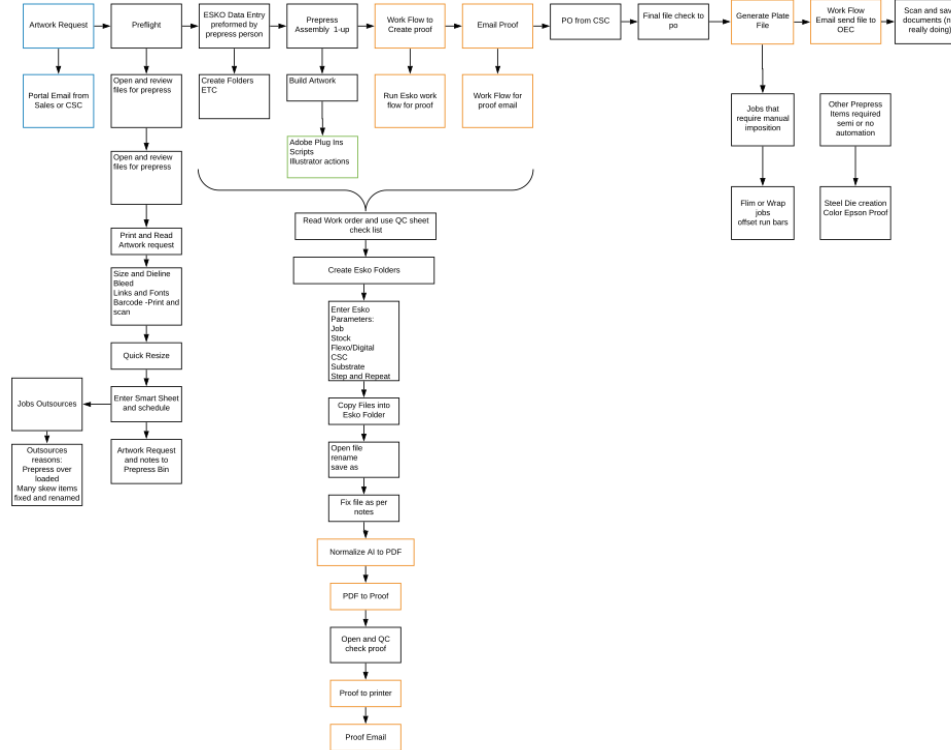

Great Little Box Company

Great people to deal with · Great packaging solutions

Operational Workflow Diagrams

DISCOVERY WORKSHOP REPORT

Mark Oglesby

Solution Architect

02/10/2020

Folding Carton Workflow

Corrugate Carton Workflow

Digital Flexo Workflow

Digital Flexo Workflow

ESKO 